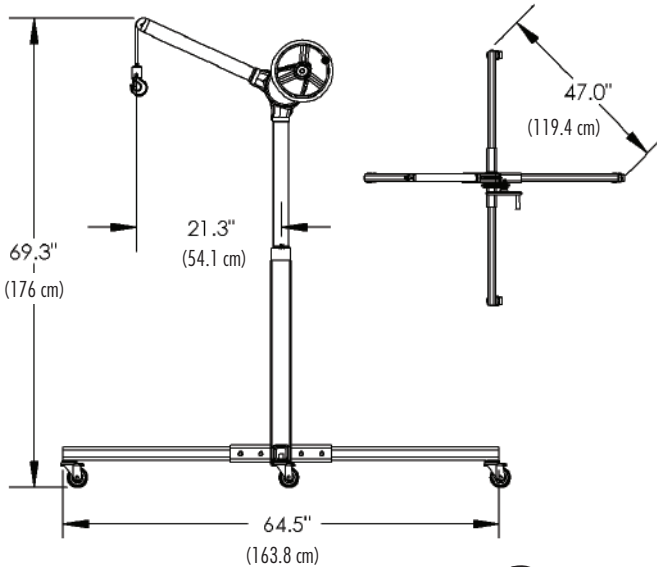

-Jeffrey A., Medical Systems customer

Attitude is Everything!

MODEL 8557

- Designed to straddle the corner of benches, pallets, etc.
- Load limit 500 lbs. (227 kg)
- Sky Hook weighs 26 lbs. (11.8 kg)
- Base weighs 92 lbs. (41.7)
- Prevents lifting injuries
- Does the work of 4 people
- Meets O.S.H.A. requirements

SKY HOOK

MODEL 8557 w/MOBILE BASE

The **Sky Hook Lifting Device Model 8557** is a lightweight portable, manual lifting device ideal for tight, hard-to-reach areas where you can't get other lifting devices or multiple people to assist you. Model 8557 is the solution for lifting and transporting items off of and onto benches or pallets and is great for general material handling such as pulling out pumps, motors, and other parts. Model 8557 is ideal for maintenance and service departments and costs less than a forklift or crane—with the added benefit of maneuverability.

It's easy to take it just about anywhere—even to a job site— because Sky Hook Model 8557 easily disassembles into sections weighing 34 lbs. or less. The added value of 360° rotation with the ability to straddle the corner of benches, pallets, etc. makes it the perfect portable, manual lifting device for you.

For more descriptive product info visit www.skyhookmfr.com

Specifications

- Load limit 500 lbs. (227 kg)
- Sky Hook weighs 26 lbs. (11.8 kg)
- Base weighs 92 lbs. (41.7 kg)
- Pivots 360°
- 75" (190.5 cm) Length of lift
- Overall height of Sky Hook from floor is 69.3" (176 cm)
- One rotation of hand wheel = approx. 1" (2.5 cm) of vertical lift
- Easily detached and carried to different locations
- Four swivel casters for portable lifting
- Constructed of high-strength steel