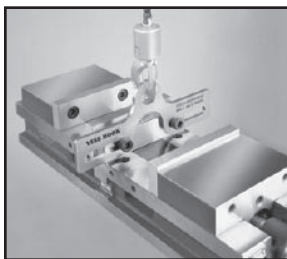

It's easy to take it just about anywhere—even to a job site— because Sky Hook Model 8557 easily disassembles into sections weighing 34 lbs. or less. The added value of 360° rotation with the ability to straddle the corner of benches, pallets, etc. makes it the perfect portable, manual lifting device for you.

Back injuries and manpower are reduced because Sky Hook Model 8557 can be used by one person to safely lift and position up to 500 lbs. For specialty applications, custom units of Sky Hook Model 8557 are also available.

For more descriptive product info visit www.skyhookmfr.com

Specifications

- Load limit 500 lbs. (227 kg)
- Sky Hook weighs 26 lbs. (11.8 kg)
- Base weighs 92 lbs. (41.7 kg)
- Pivots 360°
- 75" (190.5 cm) Length of lift
- Overall height of Sky Hook from floor is 69.3" (176 cm)
- One rotation of hand wheel = approx. 1" (2.5 cm) of vertical lift
- Easily detached and carried to different locations
- Four swivel casters for portable lifting
- Constructed of high-strength steel

Accessories

Choker Collar
Accessory Model 8507

Chuck Hook
Accessory Model 8520

Vise Hook
Accessory Model 8515

Nylon Sling
Accessory Model 8510 Series

Attitude is Everything!

www.skyhookmfr.com

ATTCO, INC. DBA
SYCLONE ATTCO SERVICE
P.O. Box 458, Emmett, ID 83617