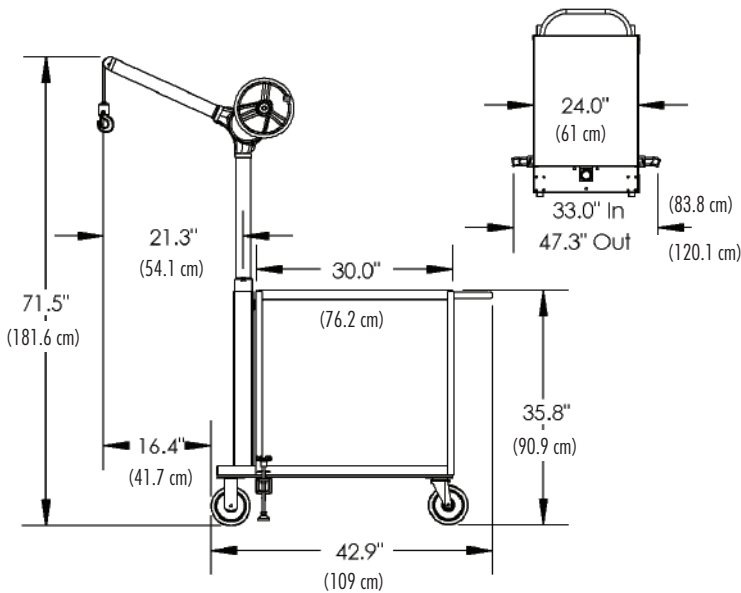

Accessory 8515 Vise Hook and Accessory CW1-8570 Individual Counterweight shown above (Sold separately)

- Designed to lift, transport and store machine accessories, material or heavy awkward items
- Load limit 500 lbs. (227 kg)
- Sky Hook weighs 26 lbs. (11.8 kg)
- Base weighs 178 lbs. (80.7 kg)
- Prevents lifting injuries
- Does the work of 4 people
- Meets O.S.H.A. requirements

COUNTERWEIGHT REQUIRED NOTE: Counterweight must be at least **125%** of lifted weight.

Option 1	Customer supplies own counterweight.	Counterweight used must be at least 125% of lifted weight.
Option 2	Accessory CW-8570 (Complete Counterweight Kit)	This kit, CW-8570, allows a load capacity of 500 lbs. to be lifted.
Option 3	Accessory CW1-8570 (Individual Counterweight)	If less than 500 lbs. capacity is needed, individual weights may be used.

industry leader since 1969

SKY HOOK

MODEL 8570 w/MOBILE CART

Sky Hook Model 8570 is a “mobile” version of the original Model 8527 Sky Hook. More flexible than an overhead crane, this mobile lifting device can be moved from location to location, and is designed to fit narrow aisles and tight, hard-to-reach areas. Model 8570 w/mobile cart allows you to lift, transport and store machine accessories, material, or heavy awkward items while preventing serious back injuries.

For more information visit www.skyhookmfr.com

Specifications

- Load limit 500 lbs. (227 kg)
- Sky Hook weighs 26 lbs. (11.8 kg)
- Base weighs 178 lbs. (80.7 kg)
- 75” (190.5 cm) Length of lift
- Overall height of Sky Hook from floor is 71.5” (181.6 cm)
- One rotation of hand wheel = approx. 1” (2.5 cm) of vertical lift
- 360° Rotation with outrigger legs extended
- Fits through a standard 3’0” (91.4 cm) door
- 6” (15.2 cm) Casters allow for easy movement
- Heavy duty 12ga. steel shelves
- Fully welded cart
- Constructed of high-strength steel
- Counterweight required (See options chart on front)