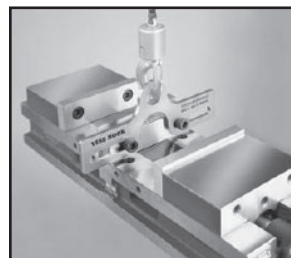

For more information visit www.skyhookmfr.com

Specifications

- Load limit 500 lbs. (227 kg)
- Sky Hook weighs 26 lbs. (11.8 kg)
- Base weighs 178 lbs. (80.7 kg)
- 75” (190.5 cm) Length of lift
- Overall height of Sky Hook from floor is 71.5” (181.6 cm)
- One rotation of hand wheel = approx. 1” (2.5 cm) of vertical lift
- 360° Rotation with outrigger legs extended
- Fits through a standard 3’0” (91.4 cm) door
- 6” (15.2 cm) Casters allow for easy movement
- Heavy duty 12ga. steel shelves
- Fully welded cart
- Constructed of high-strength steel
- Counterweight required (See options chart on front)

Features & Benefits

- Designed to lift, transport and store machine accessories, material or heavy awkward items
- Prevents lifting injuries
- Uses one hand operation that does the work of 4 people
- Safely lift & position up to 500 lbs. (227 kg) with one person
- Reaches easily into machine without legs under load
- Rotates 360° with outrigger legs extended
- Designed for precision positioning
- Operates in tight working conditions
- Designed to fit a 3 ft. (91.4 cm) standard aisle and tight, hard-to-reach areas
- Is totally maintenance free
- Has removable boom
- Has a limited manufacturer’s warranty
- Meets applicable O.S.H.A. requirements

Accessories

Choker Collar
Accessory Model 8507

Chuck Hook
Accessory Model 8520

Vise Hook
Accessory Model 8515

Nylon Sling
Accessory Model 8510
Series

Attitude is Everything!

www.skyhookmfr.com

ATTCO, INC. DBA
SYCLONE ATTCO SERVICE
P.O. Box 458, Emmett, ID 83617