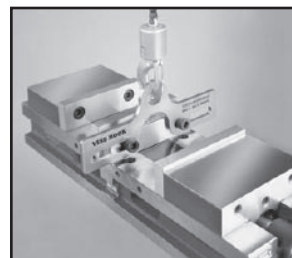

Designed to mount onto any suitable flat surface, Sky Hook Model 8527 functions well in tight working conditions and is less expensive than a forklift, overhead crane, or chain hoist. Because its one-handed operation does the work of four people, Model 8527 is especially suited for those who need an effective yet totally maintenance-free lifting tool. For specialty applications, custom units of Sky Hook Model 8527 are also available.

For more descriptive product info visit www.skyhookmfr.com

Specifications

- Load limit 500 lbs. (227 kg)
- Sky Hook weighs 26 lbs. (12 kg)
- Base weighs 12 lbs. (5.4 kg)
- Pivots 360°
- 75" (190.5 cm) Length of lift
- Overall height of Sky Hook including base is 42.3" (107.4 cm)
- One rotation of hand wheel = approx. 1" (2.5 cm) of vertical lift
- Easily detached and carried to different locations
- Constructed of high-strength steel

Features & Benefits

- Designed to bolt easily to any suitable flat surface
- Prevents lifting injuries
- Uses one hand operation that does the work of 4 people
- Safely lift & position up to 500 lbs. (227kg) with one person
- Rotates 360°
- Designed for precision positioning
- Operates in tight working conditions
- Is totally maintenance free
- Has removable boom for easy transport
- Has a limited manufacturer's warranty
- Meets applicable O.S.H.A. requirements

Accessories

Choker Collar
Accessory Model 8507

Chuck Hook
Accessory Model 8520

Vise Hook
Accessory Model 8515

Nylon Sling
Accessory Model 8510
Series

Attitude is Everything!

www.skyhookmfr.com

ATTCO, INC. DBA
SYCLONE ATTCO SERVICE
P.O. Box 458, Emmett, ID 83617