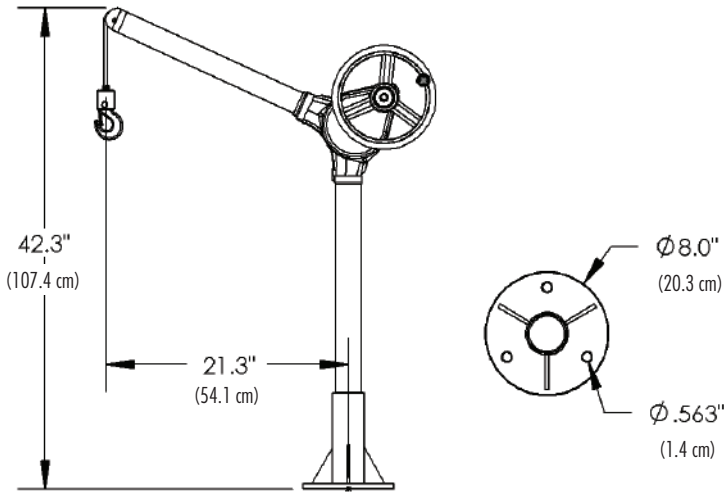

“The Sky Hook Model 8527 turned an arduous task into something simple and assured us of back injury prevention.”

-Sgt. Eric Womack, San Diego Harbor Police

Attitude is Everything!

MODEL 8527

- Designed to bolt easily to any suitable flat surface
- Load limit 500 lbs. (227 kg)
- Sky Hook weighs 26 lbs. (11.8 kg)
- Base weighs 12 lbs. (5.4 kg)
- Prevents lifting injuries
- Does the work of 4 people
- Meets O.S.H.A. requirements

Sky Hook Model 8527 gives you the added muscle needed to prevent serious back injuries. Ideal for mounting to a bench, a service truck/van, or a heavy cart, Model 8527 is designed to make lifting safe, simple, and affordable.

The Sky Hook Model 8527 has a 75" length of lift that makes lifting up to 500 lbs. possible for one person, yet the Sky Hook itself weighs just 26 lbs. Crafted for consumers who usually need two or more people to move or lift machine parts or heavy items, Model 8527 pivots 360° for precision positioning.

For more descriptive product info visit www.skyhookmfr.com

Specifications

- Load limit 500 lbs. (227 kg)
- Sky Hook weighs 26 lbs. (12 kg)
- Base weighs 12 lbs. (5.4 kg)
- Pivots 360°
- 75" (190.5 cm) Length of lift
- Overall height of Sky Hook including base is 42.3" (107.4 cm)
- One rotation of hand wheel = approx. 1" (2.5 cm) of vertical lift
- Easily detached and carried to different locations
- Constructed of high-strength steel